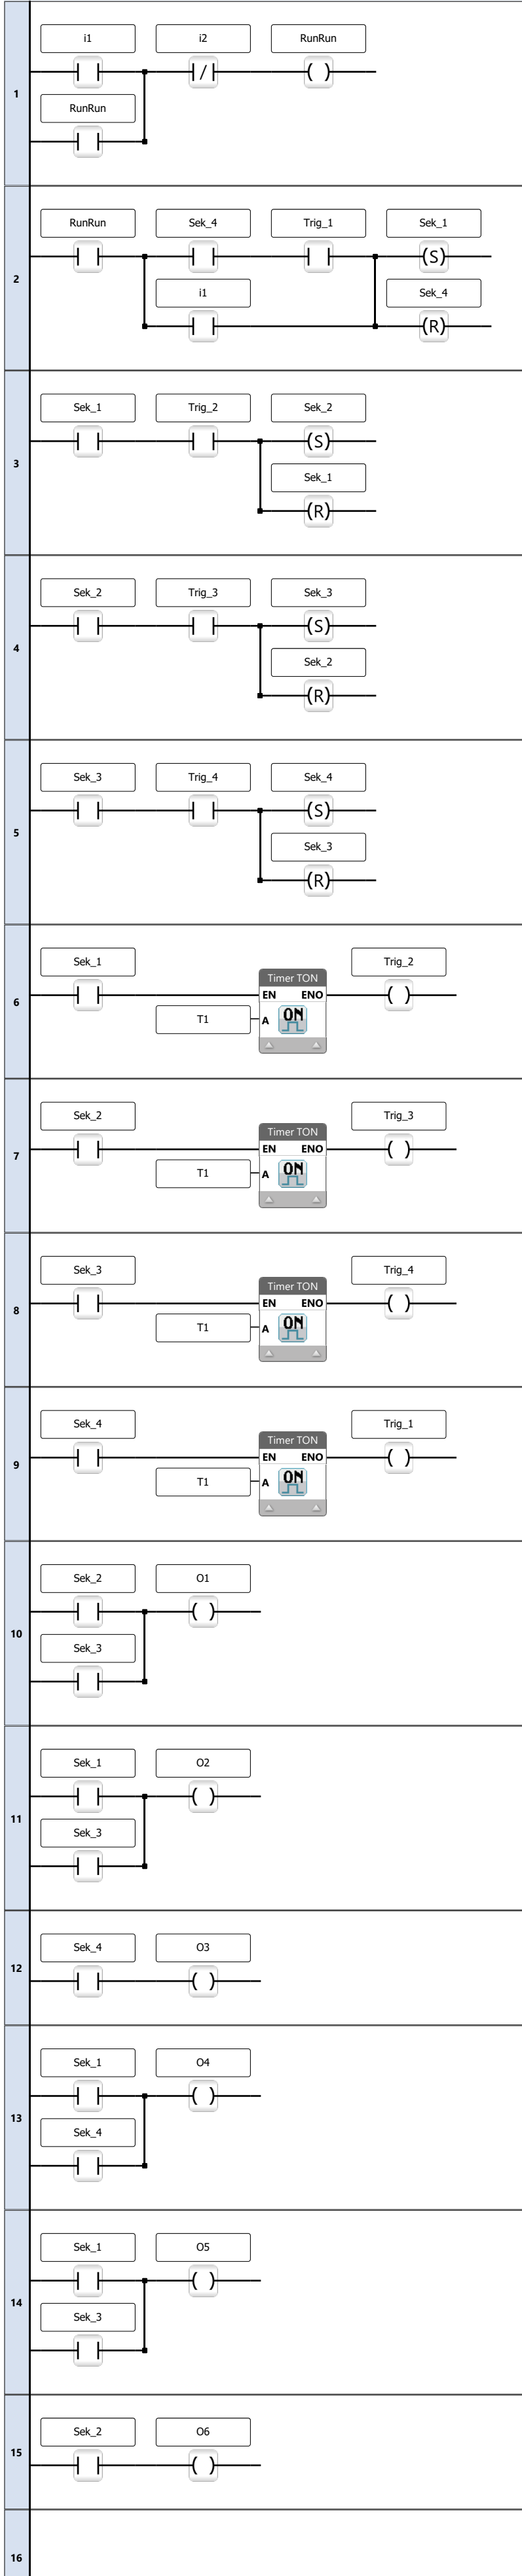

Module1 - Main

Region Name: Region1

Comment

Sekvensstyring

Locals

Name	Type	Power-Up / Inital	Format	Description
RunRun	BIT		Binary	
Sek_1	BIT		Binary	
Sek_2	BIT		Binary	
Sek_3	BIT		Binary	
Sek_4	BIT		Binary	
Trig_1	BIT		Binary	
Trig_2	BIT		Binary	
Trig_3	BIT		Binary	
Trig_4	BIT		Binary	